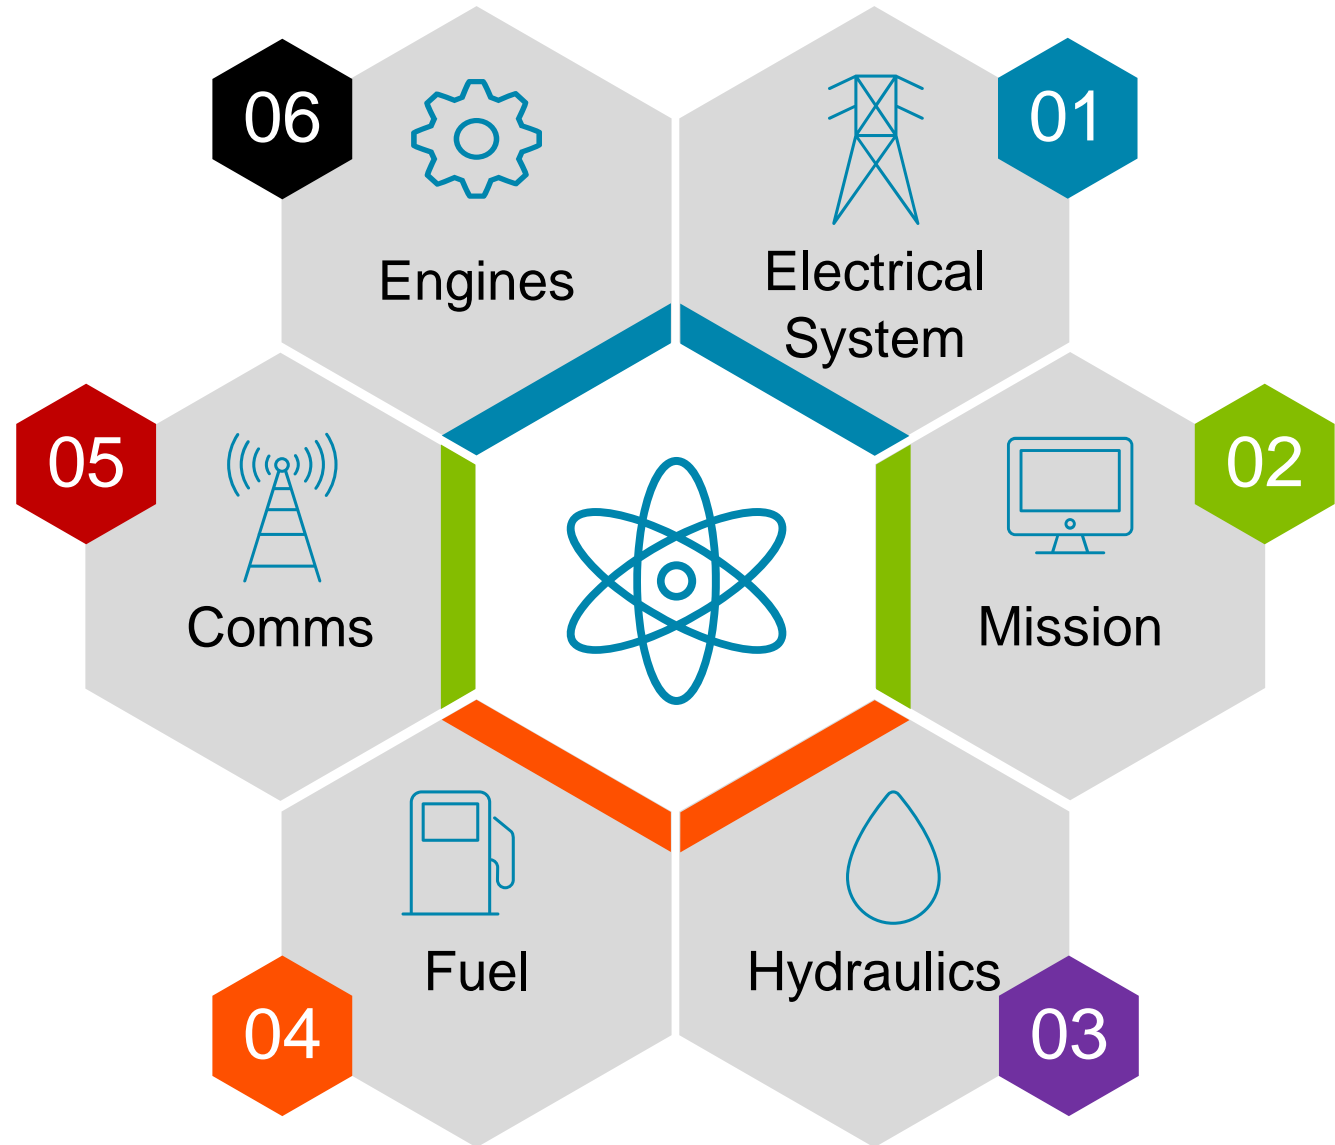

Alonso Pardo Sanguino
28 Mayo 2019

AIRBUS

AIRBUS DEFENCE AND SPACE

MRTT MANUFACTURING ENGINEERING DEPARTMENT

DIGITAL TWIN AIRCRAFT

BASIC CONCEPTS AND TOOLS

THE BRIDGE

NEXT STEP

Deep understanding of the system

"Let the engineers be engineers again"

Flexibility

"Give me the correct tool, and I shall move the plane"

Reusing

"A small effort becomes a big difference"

Dynamic tool

"Wiring diagrams are alive!"